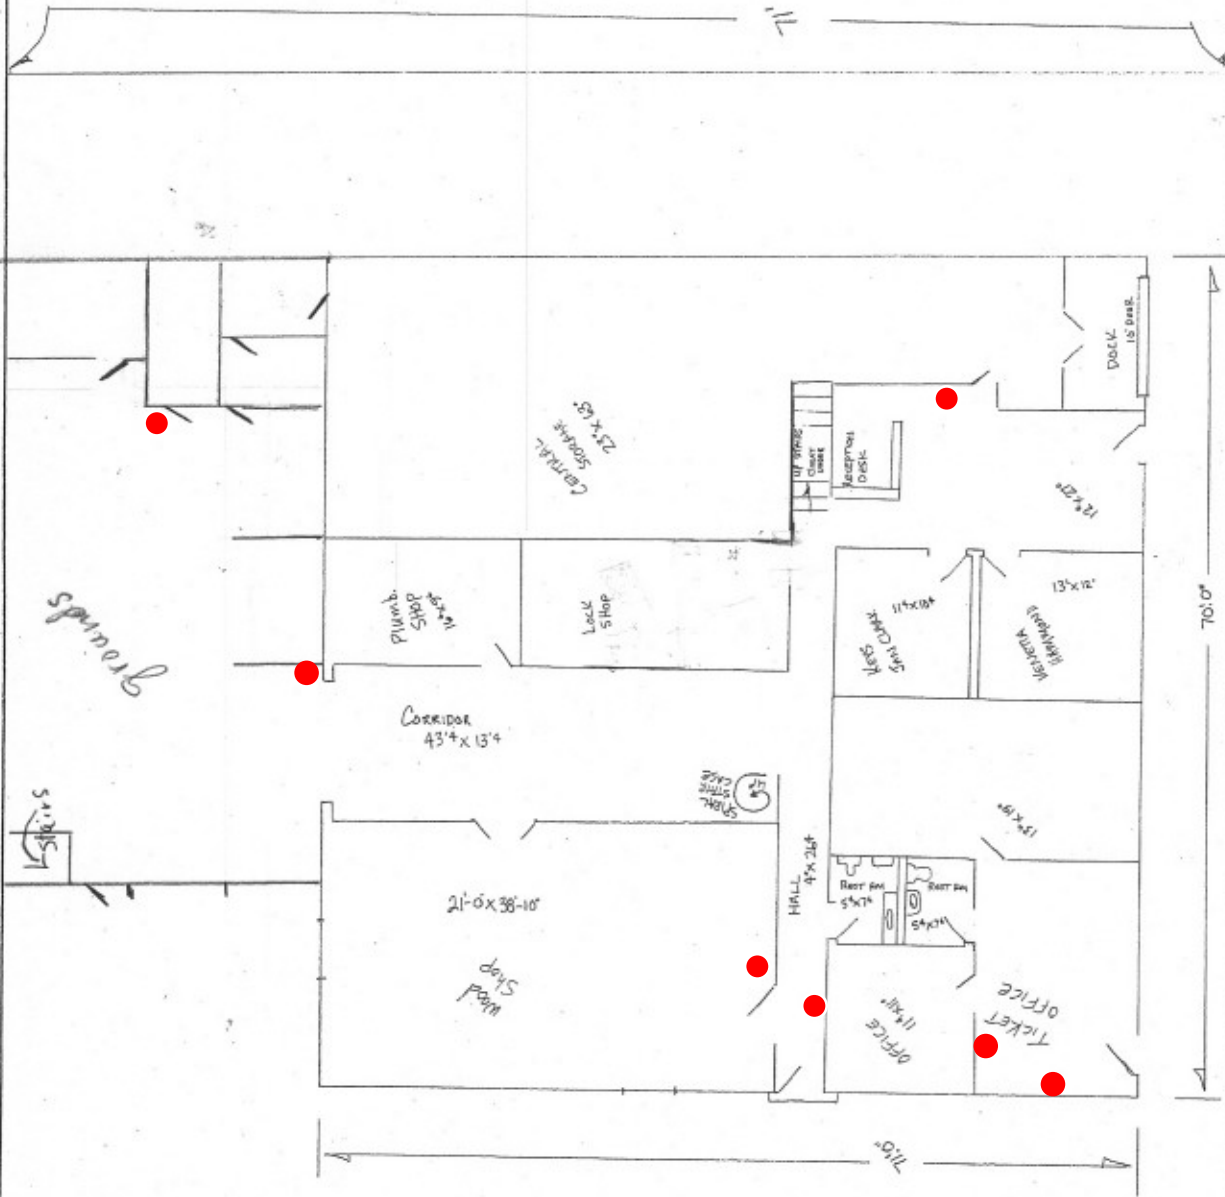

DRAKE UNIVERSITY
OFFICE OF DIRECTOR OF PHYSICAL PLANT
DES MOINES, IOWA

NO SCALE

PHYSICAL PLANT GROUND FLOOR

DATE 11-18-03

DRAWN BY PENDING

SHEET 1 OF 2

JOB NO.

70'

70'-0"